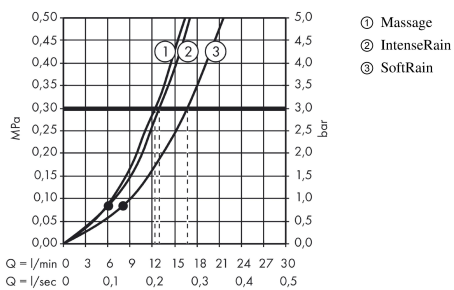

Flowchart

The consumption was measured in combination with the appropriate fittings (thermostat/mixer/ in-wall valve) to reflect actual application in practice.