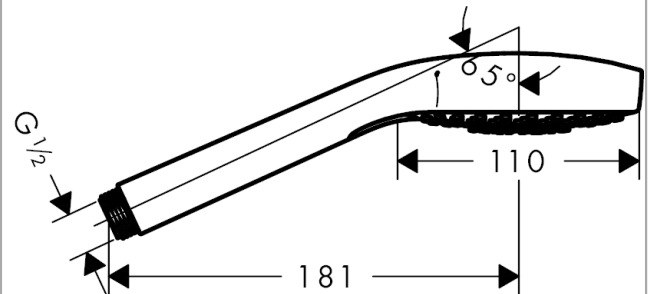

Scale drawing